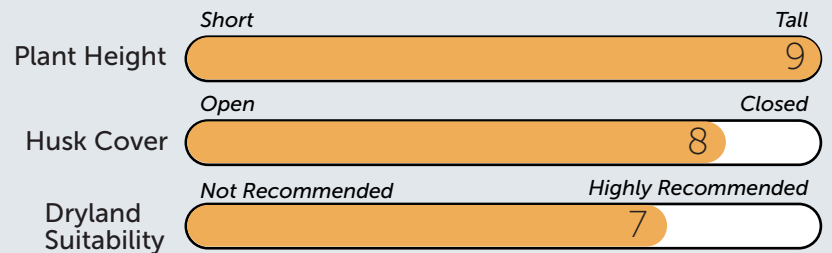

PAC 624

118 CRM

SILAGE GRAIN

HYBRID ATTRIBUTES

- Attractive, robust stature
- Leading and proven silage performer
- Large girthy ears
- Soft starchy grain

FIELD
CORN

YIELD TRAITS

PLANT TRAITS