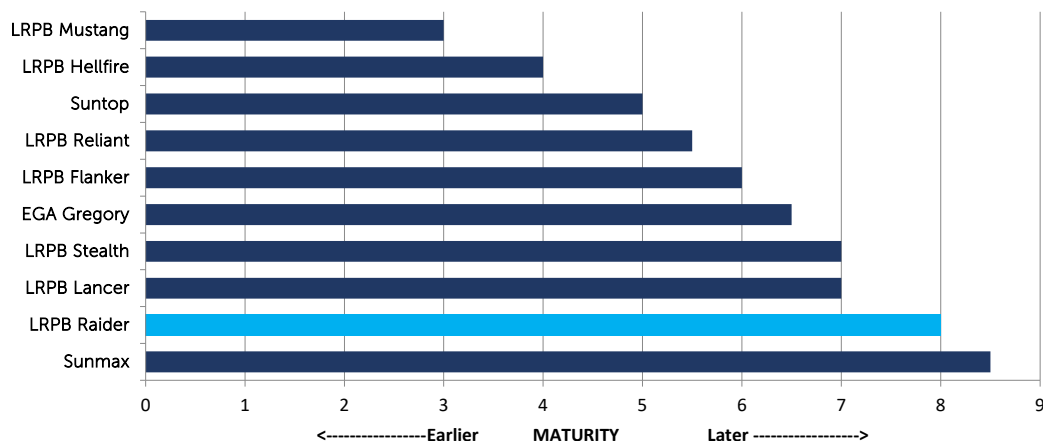

DISEASE RESISTANCE

Stem Rust		Rp
Leaf Rust		Rp/MRMSp
Stripe Rust East		RMRp
Yellow Spot		MSSp
Septoria tritici		MSSp
Crown Rot		MSp
Prat.thornei	Res	-
Prat.thornei	Tol	MT
Prat.neglectus	Res	-
Prat.neglectus	Tol	-
Black Point		-

Resistance ratings: VS =Very Susceptible, S =Susceptible
MS=Moderately Susceptible, MR =Moderately Resistant
R =Resistant. Tol Rating - T =Tolerant
MT =Moderately Tolerant, MI =Moderately Intolerant
I =Intolerant. Data sourced NVT and LongReach
Plant Breeders Feb 2021. p = Preliminary Data Based on
limited data set. Leaf Rust - varieties with a second
rating separated by a / show the reaction to the LR_24
pathotype if it is present.

AGRONOMIC BACKGROUND

LRPB Raider is a LRPB Lancer/LRPB Reliant cross that was made in an effort to produce a shorter height LRPB Reliant type with an improved disease profile and increased tillering. The result is a slow spring variety with the ability to quicken in cooler environments and seasons, while retaining LRPB Lancer's high tillering growth style and LRPB Reliant's ability to finish the season off fast. These attributes help give LRPB Raider greater flexibility in its sowing window without compromising on relative yield performance.

Wheat Maturity - NSW/Qld Selected APH Varieties