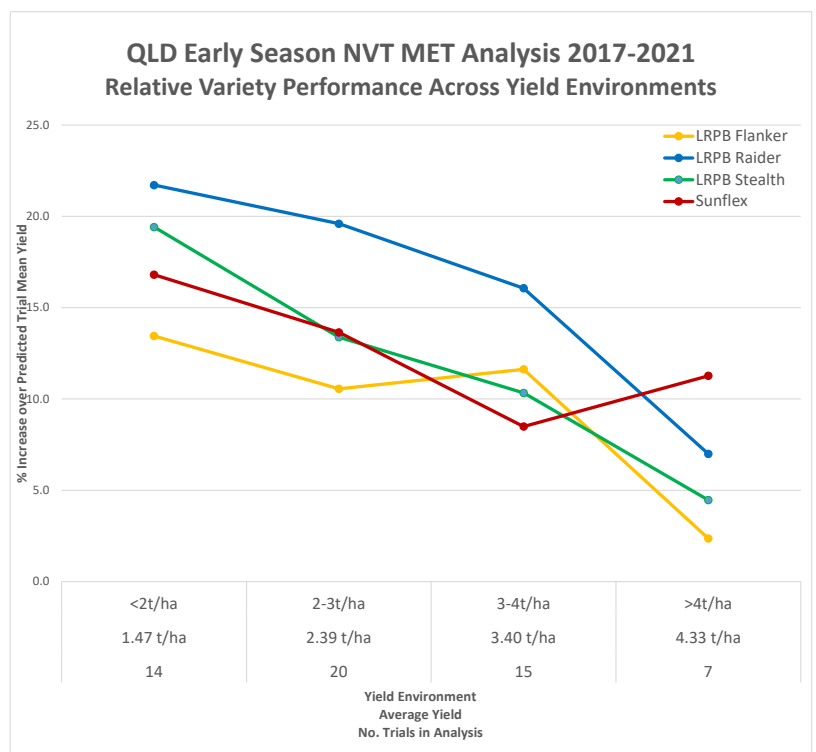

Raider is an APH wheat variety developed as a slow-spring option ideal for early season planting. A high yielding variety, Raider provides growers stable yield performance across a wider sowing window plus it offers a secure disease and grain package for all environments.

Stealth is a tough, mid-late maturity wheat that performs particularly well under dry finishes. It also features a provisional MRMS crown rot rating making it the highest rated APH variety in the market. Stealth has a solid resistance to all major leaf diseases like stem rust, leaf rust and stripe rust.