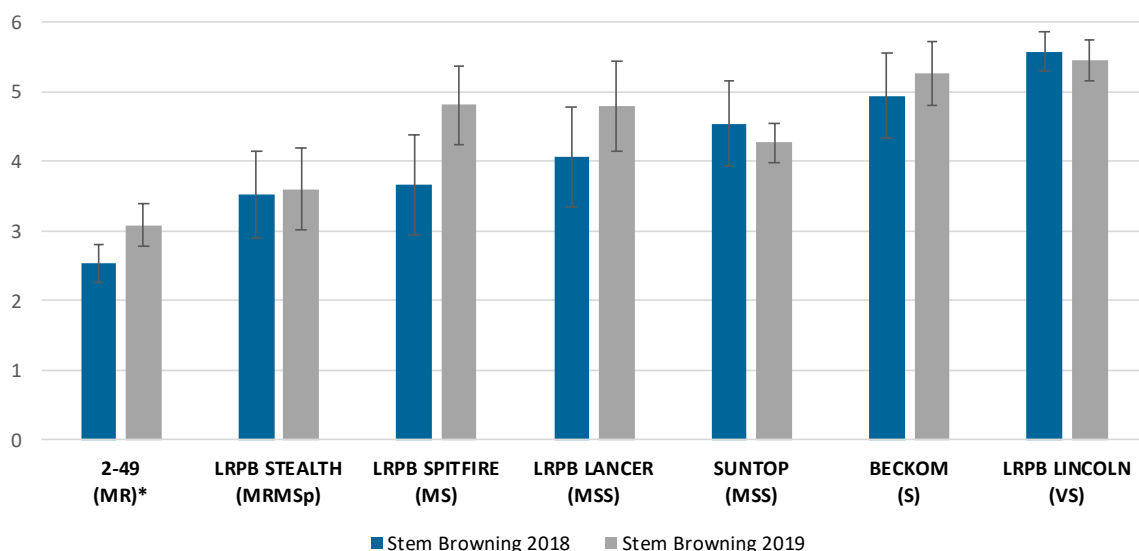

VARIETY ATTRIBUTES

- Slow-Spring maturing variety suitable for late April to Early May planting
- High and stable yielding variety with APH classification in NSW/Qld and premium grain package
- Excellent Crown Rot resistance MRMS(p) making LRPB Stealth a class above most APH varieties available in the market
- Solid disease package suitable for all growing areas in NSW and Qld
- Stealth is medium plant height with a similar growth and yield accumulation pattern to Lancer

DISEASE RESISTANCE		
Stem Rust		R
Leaf Rust		RMR/S
Stripe Rust East		RMR
Yellow Spot		MS
Septoria tritici		MS
Crown Rot		MRMSp
Prat.thornei	Res	S
Prat.thornei	Tol	MTMI
Prat.neglectus	Res	MS
Prat.neglectus	Tol	MI
Black Point		MRMSp

Resistance ratings: VS =Very Susceptible, S =Susceptible
MS=Moderately Susceptible, MR =Moderately Resistant
R =Resistant. Tol Rating - T =Tolerant
MT =Moderately Tolerant, MI =Moderately Intolerant
I =Intolerant. Data sourced NVT and LongReach
Plant Breeders Feb 2021. p = Preliminary Data Based on
limited data set. Leaf Rust - varieties with a second
rating separated by a / show the reaction to the LR_24
pathotype if it is present.

LRPB / Sydney University Crown Rot Nursery 2018 - 19
Stem Browning Rating at Maturity (0 = No Browning, 9 = Heavy Browning)

*2-49 is a public breeding line that has been shown to display high levels of Crown Rot Resistance

LRPB Stealth is the result of a targeted cross to increase Crown Rot Resistance in widely grown APH germplasm. LRPB Stealth has shown increased levels of Crown Rot resistance over well regarded varieties currently available across multiple years when assessed in disease nurseries.