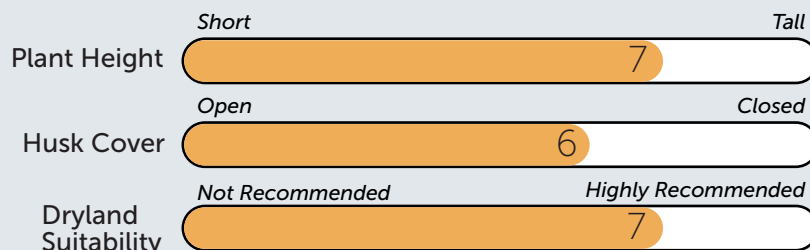

## HYBRID ATTRIBUTES

- Broad adaptation across inland & coastal environments
- Dual purpose (grain / high quality silage)
- Excellent grain yield potential
- Good disease tolerance package

FIELD  
CORN

### YIELD TRAITS

### PLANT TRAITS