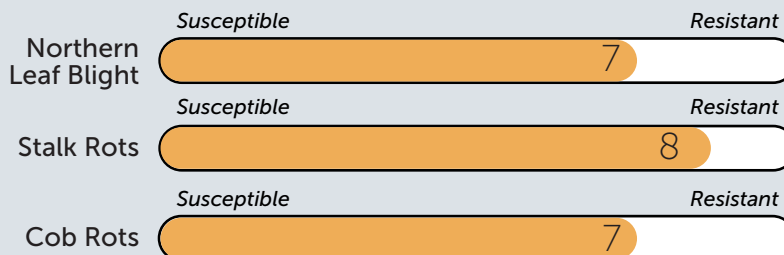

DISEASE TRAITS

The information provided in this publication is intended as a guide only. Advanta Seeds Pty Ltd (including its officers, employees, contractors and agents) ('Advanta Seeds') can not guarantee that every statement is without flaw of any kind. While Advanta Seeds has taken all due care to ensure that the information provided is accurate at the time of publication, various factors, including planting times and environmental conditions may alter the characteristics and performance from plants. Advanta Seeds shall not be liable for any errors or omissions in the information or for any loss, injury, damage or other consequence whatsoever that you or any person might incur as a result of your use of or reliance upon the products (whether Advanta Seeds products or otherwise) and information which appear in this publication. To the maximum extent permitted by law, the liability of Advanta Seeds for any claim whatsoever arising out of the supply or use of or reliance upon the products and information in this publication (including liability for breach of any condition or warranty implied by the Trade Practices Act 1974 or any other law) is limited at its discretion, to the replacement of the products, the supply of equivalent products or the resupply of the publication. For application to specific conditions, seek further advice from a local professional. © Advanta Seeds 2022.