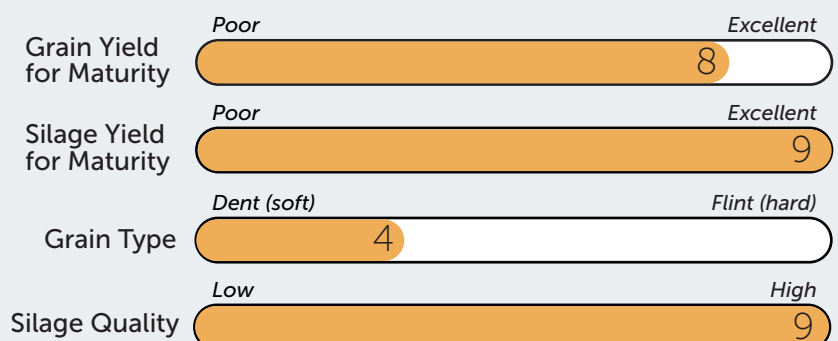

# PAC 629IT

116 CRM

SILAGE GRAIN

## HYBRID ATTRIBUTES

- Broad adaptation through inland environments
- 1st choice silage product
- Tall robust plant type
- Large girthy ears with soft starchy grain
- Imidazolinone Tolerance (IT) for in-crop weed control

### YIELD TRAITS

### PLANT TRAITS