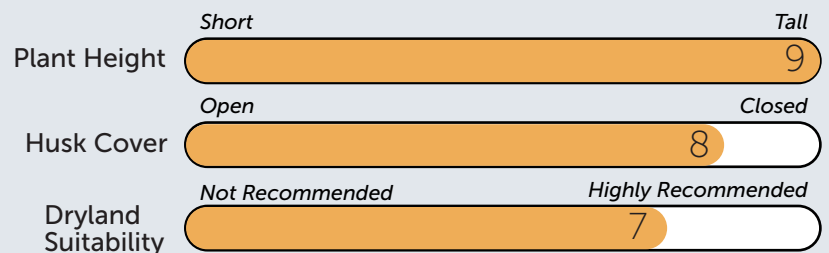

PLANT TRAITS