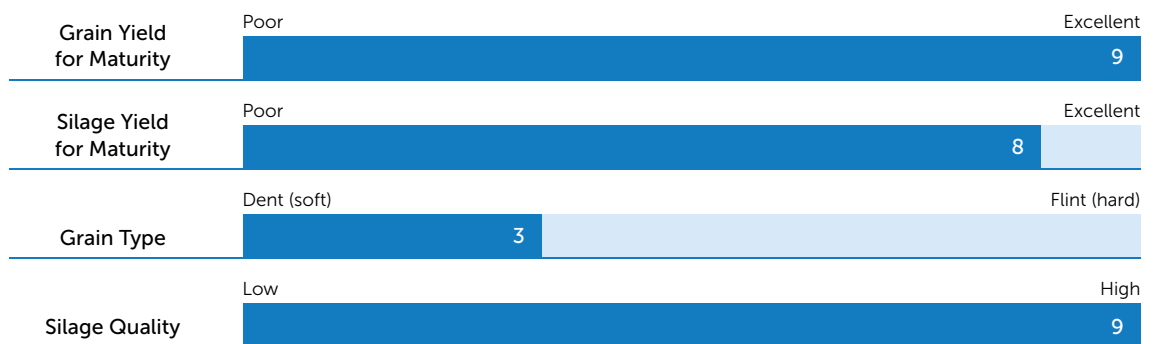

YIELD TRAITS