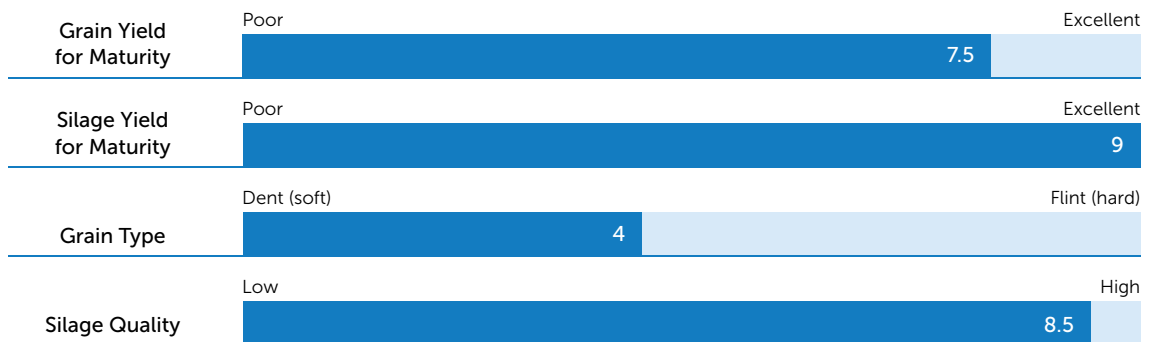

PAC 624

118 CRM

HYBRID ATTRIBUTES

- Attractive, robust stature
- Leading and proven silage performer
- Large girthy ears
- Soft starchy grain

SILAGE

GRAIN

YIELD TRAITS

PLANT TRAITS